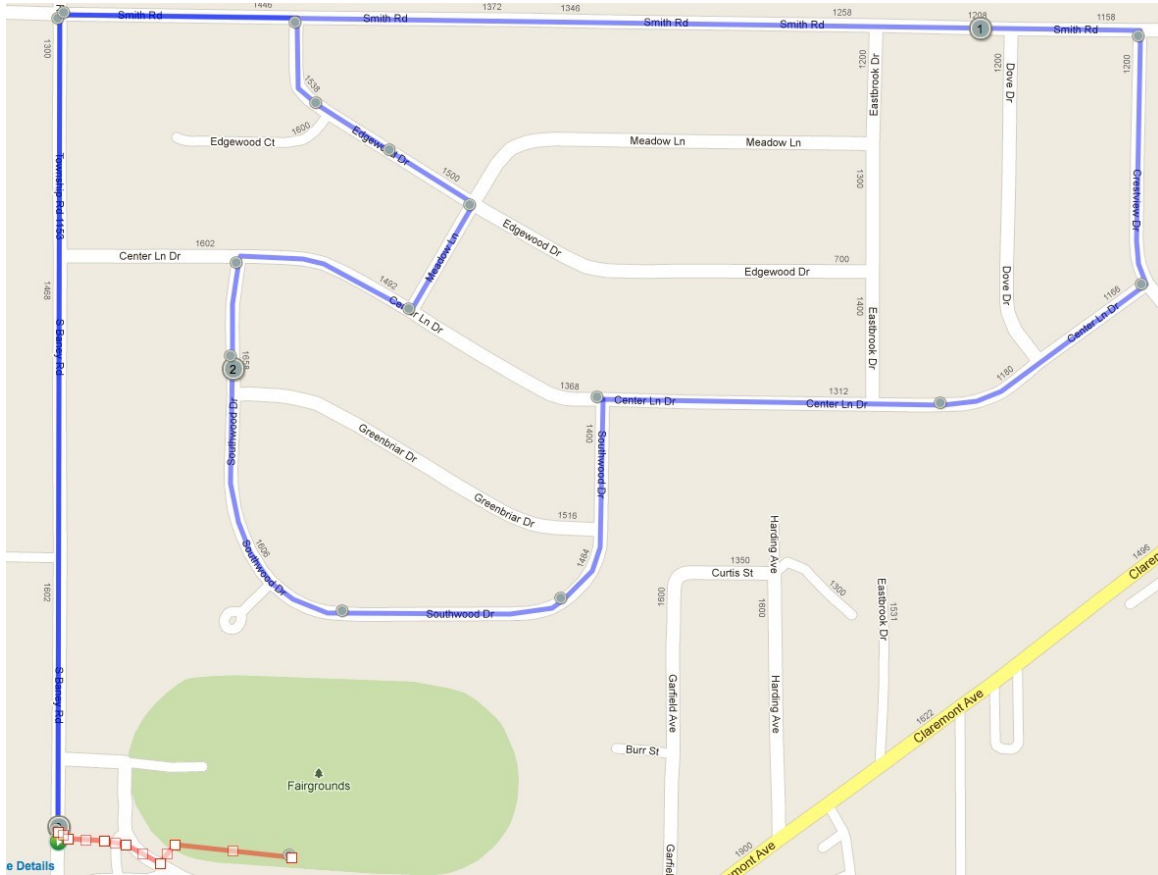

RUN WITH THE STARS 5K COURSE

1. Start at entrance to fairgrounds
2. Run on S. Baney Road towards Smith Road
3. TURN RIGHT on Smith Road to Crestview Drive
4. TURN RIGHT on Crestview Drive to Center Lane Drive
5. TURN RIGHT on Center Lane Drive to Southwood Drive
6. TURN LEFT on Southwood Drive and follow back to Center Lane Drive
7. TURN RIGHT on Center Lane Drive to Meadow Lane
8. TURN LEFT on Meadow Lane to Edgewood Drive
9. TURN LEFT on Edgewood Drive to Smith Road
10. TURN LEFT on Smith Road to S. Baney Road
11. TURN LEFT on S. Baney Road back to Fairgrounds
12. Enter the Fairgrounds and finish on the track

Runners will start at gate 6 and return through gate 6 when returning to end the race!