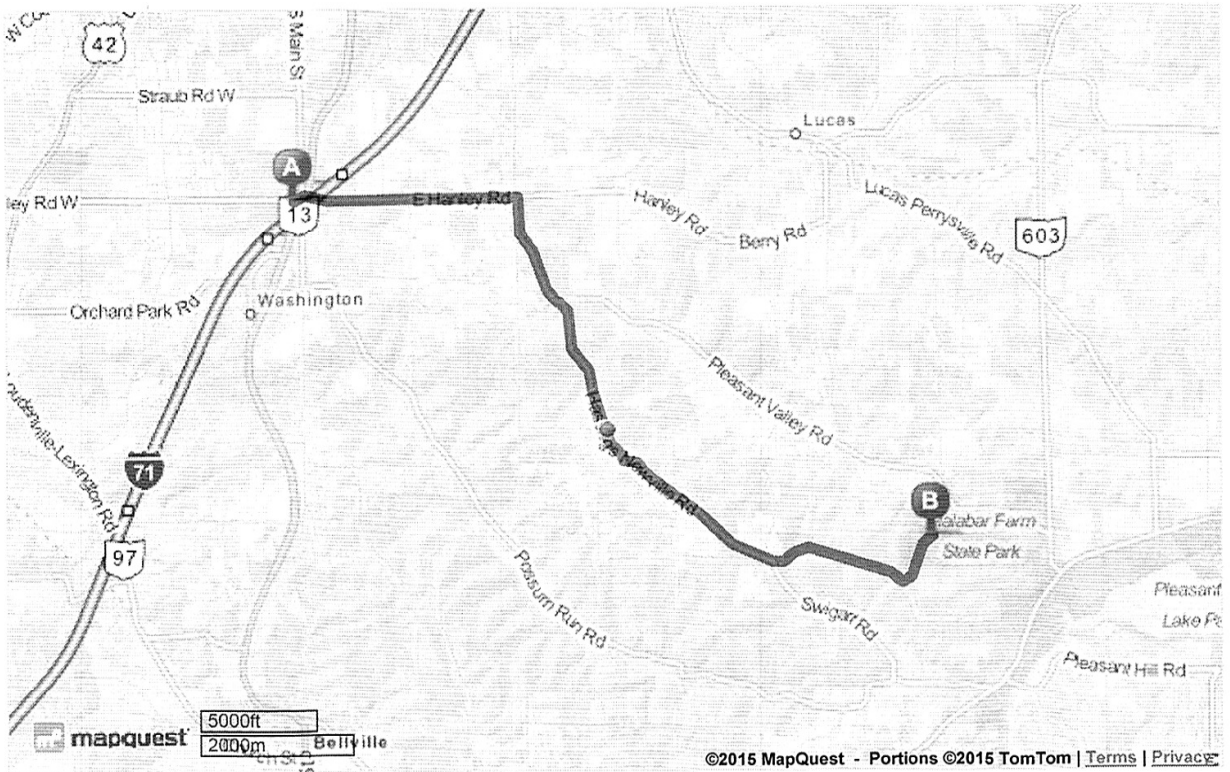

**1.7 Mi**

*County Hwy-302 is just past Garver Rd*

4.9 Mi Total

*If you are on Pleasant Valley Rd and reach Pulver Rd you've gone about 0.6 miles too far*

5. Turn **left** to stay on **Hastings Newville Rd / County Hwy-302.** [Map](#)

**1.8 Mi**

6.7 Mi Total

6. **Hastings Newville Rd / County Hwy-302** becomes **Hastings East Rd.** [Map](#)

**1.3 Mi**

8.0 Mi Total

7. Turn **slight left** onto **Bromfield Rd.** [Map](#)

**0.6 Mi**

8.6 Mi Total

8. **4050 BROMFIELD RD** is on the **left.** [Map](#)

*If you reach Pleasant Valley Rd you've gone about 0.4 miles too far*

**Malabar Farm State Park**  
**4050 Bromfield Rd, Lucas, OH 44843**  
**(419) 892-2784**

Total Travel Estimate: **8.57 miles - about 15 minutes**

©2015 MapQuest, Inc. Use of directions and maps is subject to the MapQuest Terms of Use. We make no guarantee of the accuracy of their content, road conditions or route usability. You assume all risk of use. [View Terms of Use](#)