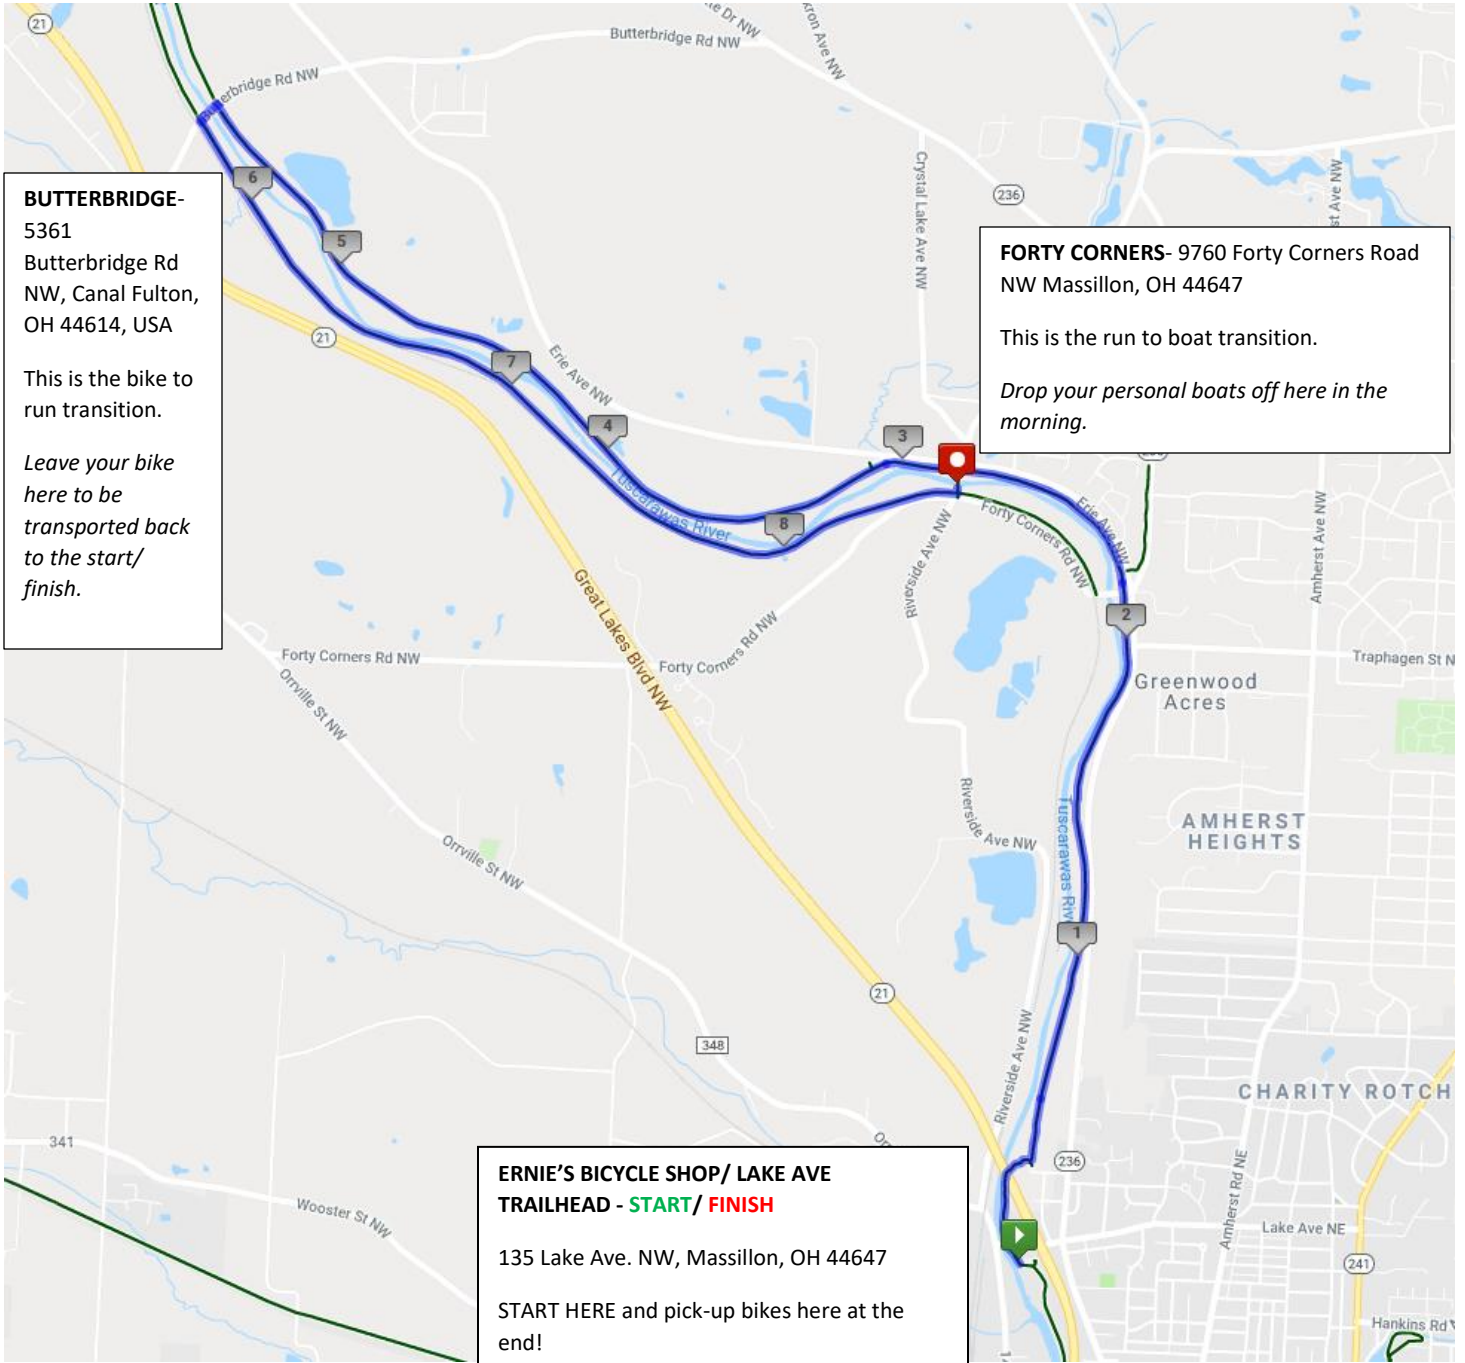

2019 ADVENTURE RACE MAP

RACE ORDER

1. You will start at Lake Ave and ride 5.7 miles to Butterbridge.
2. At Butterbridge you will turn left, drop your bike and run down the Olde Muskingum Trail towards Forty Corners about 3.4 miles.
3. At Forty Corners you go down the hill and jump in your boat. Paddle 3 miles to the finish at Ernie's bicycle Shop.

* Port-a-lets will be located at the start and at Butterbridge.

**You can also look at the Congressman Ralph Regula Towpath and the Olde Muskingum Trails here:

<https://starkparks.com/parks/congressman-ralph-regula-towpath-trail-park/>